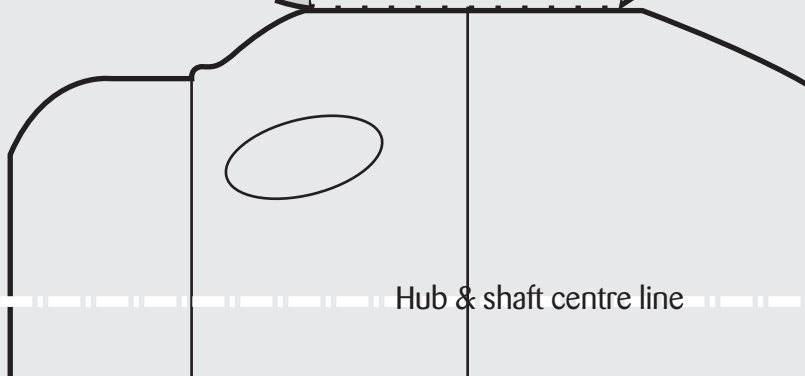

Hub & shaft centre line

12"-16"
SERIES