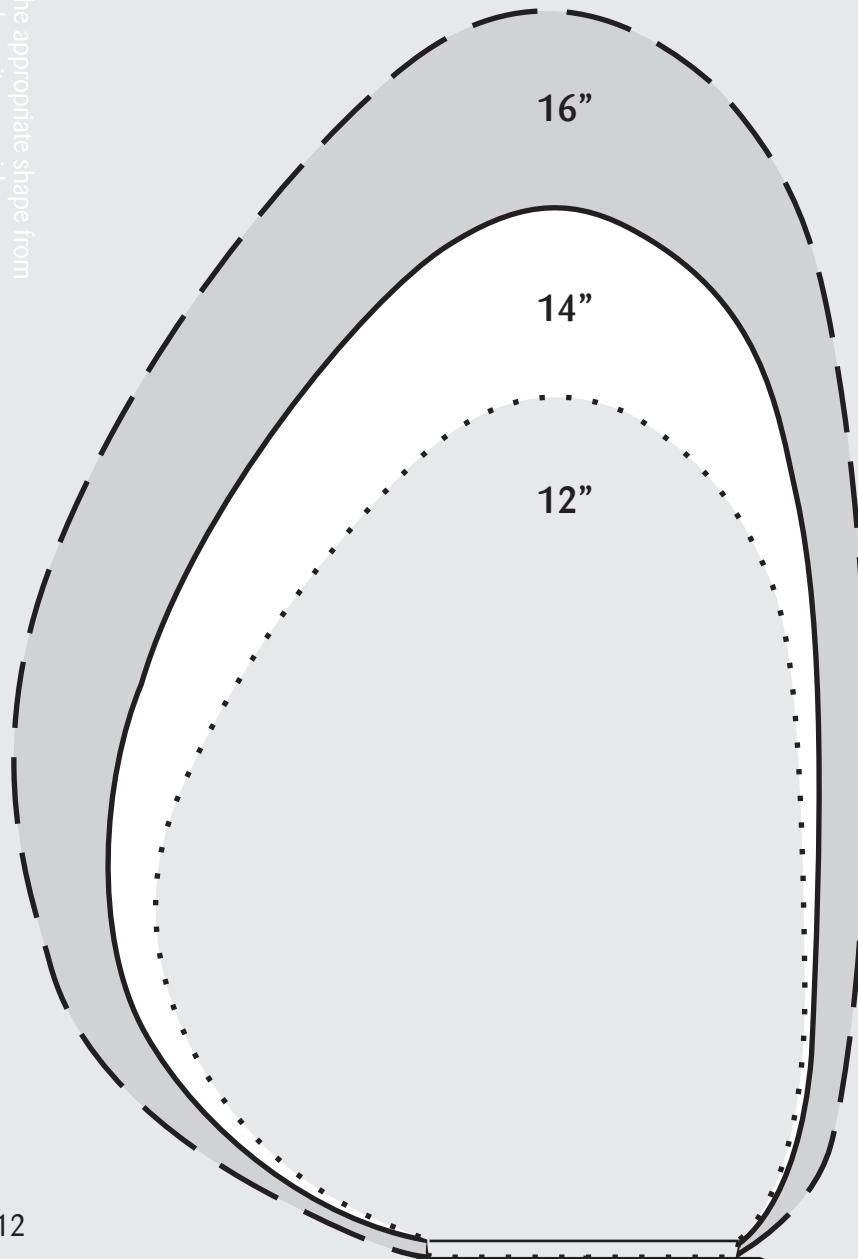

FEATHERSTREAM

PROPELLERS

propeller template

Please cut out the appropriate shape from this template and use it as a guide to ensure the selected propeller will fit the yacht's aperture.

Tel: +44 (0)1929 556512
www.darglow.com

Hub & shaft centre line

12"-16"
SERIES